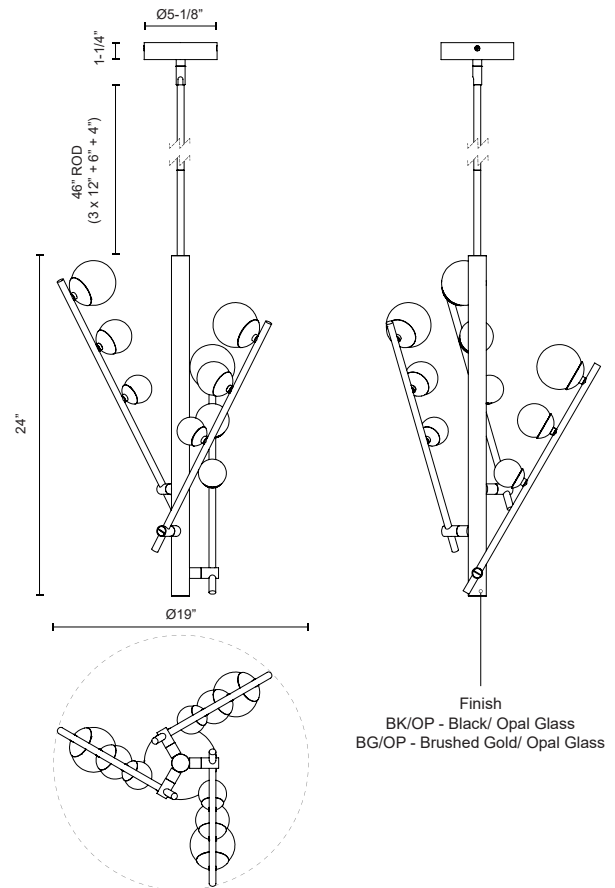

## SPECIFICATION DETAILS

<b>Fixture Dimensions</b>	D19" x H24"
<b>Light Source</b>	LED with DC Driver
<b>Wattage</b>	32W
<b>Total Lumens</b>	2140lm
<b>Delivered Lumens</b>	1600lm
<b>Voltage</b>	120V
<b>Color Temperature</b>	3000K
<b>CRI (Ra)</b>	90CRI
<b>Optional Color Temps</b>	2700K - 5000K Available, Minimum Order Quantities Apply
<b>LED Rated Life</b>	50,000 hours
<b>Dimming</b>	100% - 10%, TRIAC or ELV Dimmer (Not Included)
<b>Glass Details</b>	Opal Glass
<b>Adjustable</b>	Yes
<b>Rod Length</b>	46" Max (3x12" + 1x6" + 1x4")
<b>Minimum Hang Height</b>	32"
<b>Sloped Ceiling Adaptable</b>	Yes, Up to 45 Degrees
<b>Location</b>	Dry
<b>Illumination Direction</b>	Omni-directional
<b>CEC Title 24 JA8</b>	Yes, JA8-2022
<b>Canopy Dimensions</b>	D5-1/8" x H1-1/4"
<b>Material</b>	Steel + Aluminum + Glass
<b>Paint Finish</b>	BG01; BK01;

## DESCRIPTION

Juniper's shape expands and contracts to suit your space's needs. Each branch of the Juniper collection adjusts to lengthen or collapse, creating a customized look. Atop each arm sits three growing Matte Opal glass globes stretching outwards to create depth and emphasis.

- Adjustable arms to create varied styles
- Matte Opal glass globes
- LED, no need for bulbs
- Matte Black or Brushed Gold finishes
- Rod included up to 46" in length